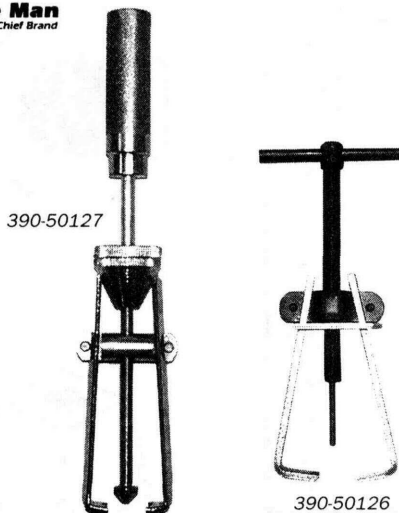

Medicine Man
A Sioux Chief Brand

Ratchet seat wrench set

FAUCET SEAT WRENCHES

- Ratchet faucet seat wrench set has two square and one hex tool plus ratchet.

| Item No. | Description | Package Qty. | Mstr Crtn | List Price Each |
|-----------|----------------------------------|--------------|-----------|-----------------|
| 390-50130 | Ratchet faucet seat wrench set | 1/ tube | — | 40.00 |
| 390-50132 | Straight faucet seat wrench tool | 1/ bag | 12 | 5.46 |
| 390-50133 | Angle faucet seat wrench tool | 1/ bag | — | 7.40 |

Medicine Man
A Sioux Chief Brand

390-50135

390-50134

FAUCET STEM KEY

- Fits: 1/4", 9/32", 5/16" & 11/32" faucet and sillcock stems.
- Heavy duty model is made in U.S.A.

| Item No. | Description | Bag Qty. | Mstr Crtn | List Price Each |
|-----------|--------------------------------------|----------|-----------|-----------------|
| 390-50134 | Economy, four-way faucet stem key | 1/bag | 12 | 3.67 |
| 390-50135 | Heavy duty, four-way faucet stem key | 1/bag | 12 | 7.44 |

Medicine Man
A Sioux Chief Brand

390-50127

390-50126

FAUCET HANDLE PULLER

Screw Type & Slide Hammer

- Economic screw type pulls handles with a twist of the wrist.
- Heavy duty slide hammer type frees-up stubborn handles.