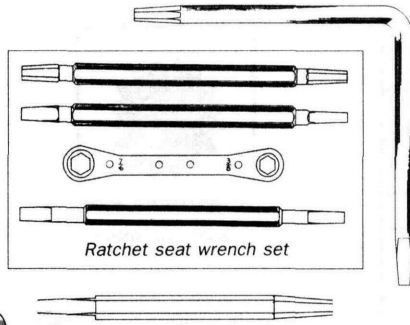

Medicine Man
A Sioux Chief Brand

O-RING PICK

- Deluxe tool with grip handle is made in U.S.A.

| Item No. | Description | Bag Qty. | Mstr Crtn | List Price Each |
|-----------|--------------------------------------|----------|-----------|-----------------|
| 390-50138 | Deluxe O-ring pick with grip handle | 1/bag | 12 | 5.81 |
| 390-50139 | Economy O-ring pick with loop handle | 1/bag | — | 1.95 |

Medicine Man
A Sioux Chief Brand

Ratchet seat wrench set

FAUCET SEAT WRENCHES

- Ratchet faucet seat wrench set has two square and one hex tool plus ratchet.

| Item No. | Description | Package Qty. | Mstr Crtn | List Price Each |
|-----------|----------------------------------|--------------|-----------|-----------------|
| 390-50130 | Ratchet faucet seat wrench set | 1/ tube | — | 40.00 |
| 390-50132 | Straight faucet seat wrench tool | 1/ bag | 12 | 5.46 |
| 390-50133 | Angle faucet seat wrench tool | 1/ bag | — | 7.40 |

Medicine Man
A Sioux Chief Brand

390-50135

390-50134

FAUCET STEM KEY

- Fits: 1/4", 9/32", 5/16" & 11/32" faucet and sillcock stems.
- Heavy duty model is made in U.S.A.

| Item No. | Description | Bag Qty. | Mstr Crtn | List Price Each |
|-----------|--------------------------------------|----------|-----------|-----------------|
| 390-50134 | Economy, four-way faucet stem key | 1/bag | 12 | 3.67 |
| 390-50135 | Heavy duty, four-way faucet stem key | 1/bag | 12 | 7.44 |

Medicine Man
A Sioux Chief Brand

390-50127

390-50126

FAUCET HANDLE PULLER

Screw Type & Slide Hammer

- Economic screw type pulls handles with a twist of the wrist.
- Heavy duty slide hammer type frees-up stubborn handles.