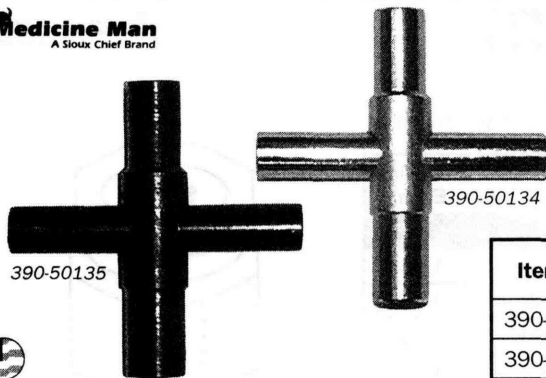

Medicine Man
A Sioux Chief Brand

O-RING PICK

- Deluxe tool with grip handle is made in U.S.A.

| Item No. | Description | Bag Qty. | Mstr Crtn | List Price Each |
|-----------|--------------------------------------|----------|-----------|-----------------|
| 390-50138 | Deluxe O-ring pick with grip handle | 1/bag | 12 | 5.81 |
| 390-50139 | Economy O-ring pick with loop handle | 1/bag | — | 1.95 |

Medicine Man
A Sioux Chief Brand

Ratchet seat wrench set

FAUCET SEAT WRENCHES

- Ratchet faucet seat wrench set has two square and one hex tool plus ratchet.

| Item No. | Description | Package Qty. | Mstr Crtn | List Price Each |
|-----------|----------------------------------|--------------|-----------|-----------------|
| 390-50130 | Ratchet faucet seat wrench set | 1/ tube | — | 40.00 |
| 390-50132 | Straight faucet seat wrench tool | 1/ bag | 12 | 5.46 |
| 390-50133 | Angle faucet seat wrench tool | 1/ bag | — | 7.40 |

Medicine Man
A Sioux Chief Brand

390-50135

390-50134

FAUCET STEM KEY

- Fits: 1/4", 9/32", 5/16" & 11/32" faucet and sillcock stems.
- Heavy duty model is made in U.S.A.

| Item No. | Description | Bag Qty. | Mstr Crtn | List Price Each |
|-----------|--------------------------------------|----------|-----------|-----------------|
| 390-50134 | Economy, four-way faucet stem key | 1/bag | 12 | 3.67 |
| 390-50135 | Heavy duty, four-way faucet stem key | 1/bag | 12 | 7.44 |

Medicine Man
A Sioux Chief Brand

390-50127

390-50126

FAUCET HANDLE PULLER

Screw Type & Slide Hammer

- Economic screw type pulls handles with a twist of the wrist.
- Heavy duty slide hammer type frees-up stubborn handles.